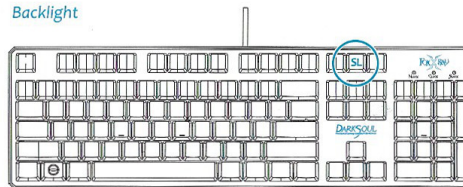

Backlight

Backlight mode, press Scroll key to switch

1. The backlight is on.
  2. Breathing light.
    Flash
  3. one, three, five rows and two, four, six rows of light and dark transform each other.
  4. one, three, five rows and two, four, six rows of light and dark transform each other and breathing.
2. Running Light:
5. lights row by row from top to bottom, the other row of lights dark.
  6. lights row by row from bottom to top, the other row of lights dark.
4. Overlay:
7. row by row from top to bottom bright and superimposed.
  8. row by row from bottom to top bright and superimposed.
6. opening and closing:
9. the upper and lower row by row to the middle of light.
  10. two rows of light from the middle out gradually.
  11. middle to the upper and lower diffusion, then up and down to the middle of the gathering.
  12. backlight OFF.

Visit our product website

Please visit www.foxxray.com.tw for get more product information, and free online technical support.

Warranty

1 year limited manufacturer's warranty.
More warranty service information at www.foxxray.com.tw
or contact us by service mail : foxxray@intopic.com.tw